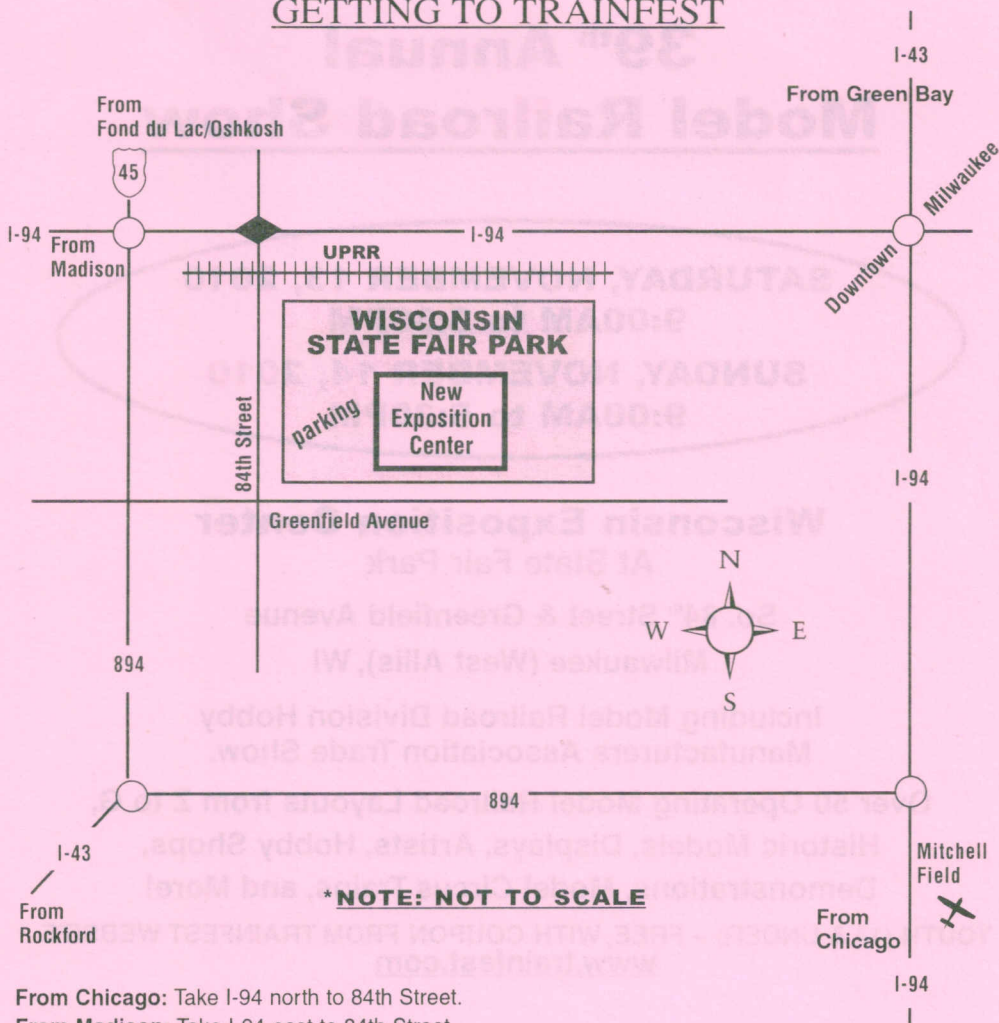

Trainfest®

November 13th & 14th

America's Largest Operating Model Railroad Show

2010

OUR 39TH YEAR

Brought to you by
the Wisconsin Southeastern Division, Inc., NMRA

GETTING TO TRAINFEST

From Chicago: Take I-94 north to 84th Street.

From Madison: Take I-94 east to 84th Street

From Rockford: Take I-43 north to I-894, then north to Greenfield Avenue, then east to 84th Street

From Green Bay: Take I-43 south to I-94 west, then west to 84th Street

TRAINFEST 2011 — November 12th & 13th, 2011

TRAINFEST and the TRAINFEST LOGO are registered trademarks of the
Wisconsin Southeastern Division, Inc., NMRA