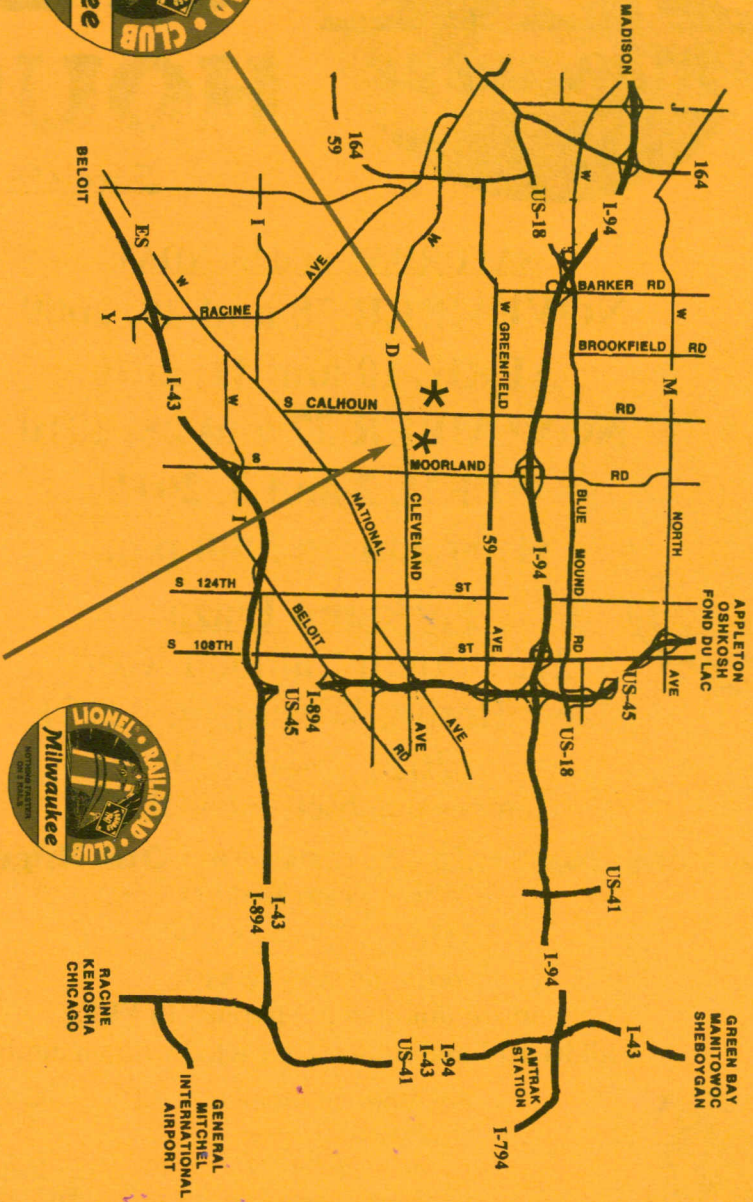

CLUBHOUSE LOCATION

Parkland Plaza
 2721 South Calhoun Road
 New Berlin, Wisconsin

ALL-GAUGE SWAP MEET

New Berlin Entertainment Center
 16000 West Cleveland Avenue
 New Berlin, Wisconsin