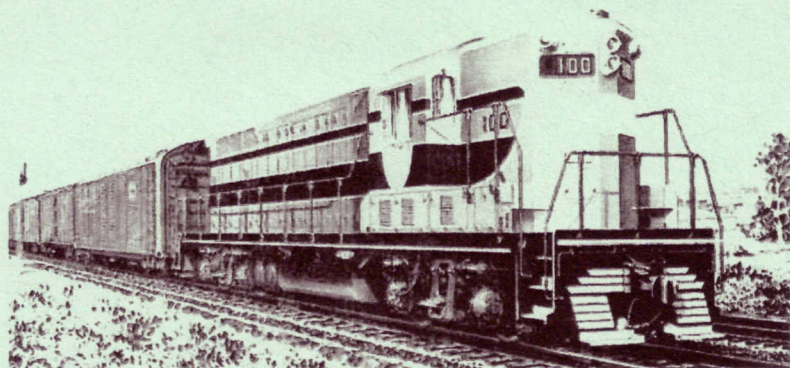

15th ANNUAL MODEL RAILROAD SHOW

MARCH 14, 2010
CIRCLE B RECREATION
CEDARBURG, WI
9am - 4pm

- **MULTIPLE OPERATING LAYOUTS**
- **MODEL TRAIN SWAP MEET 50+ TABLES**
- **RAILROAD DISPLAYS AND MUCH MORE!!!**