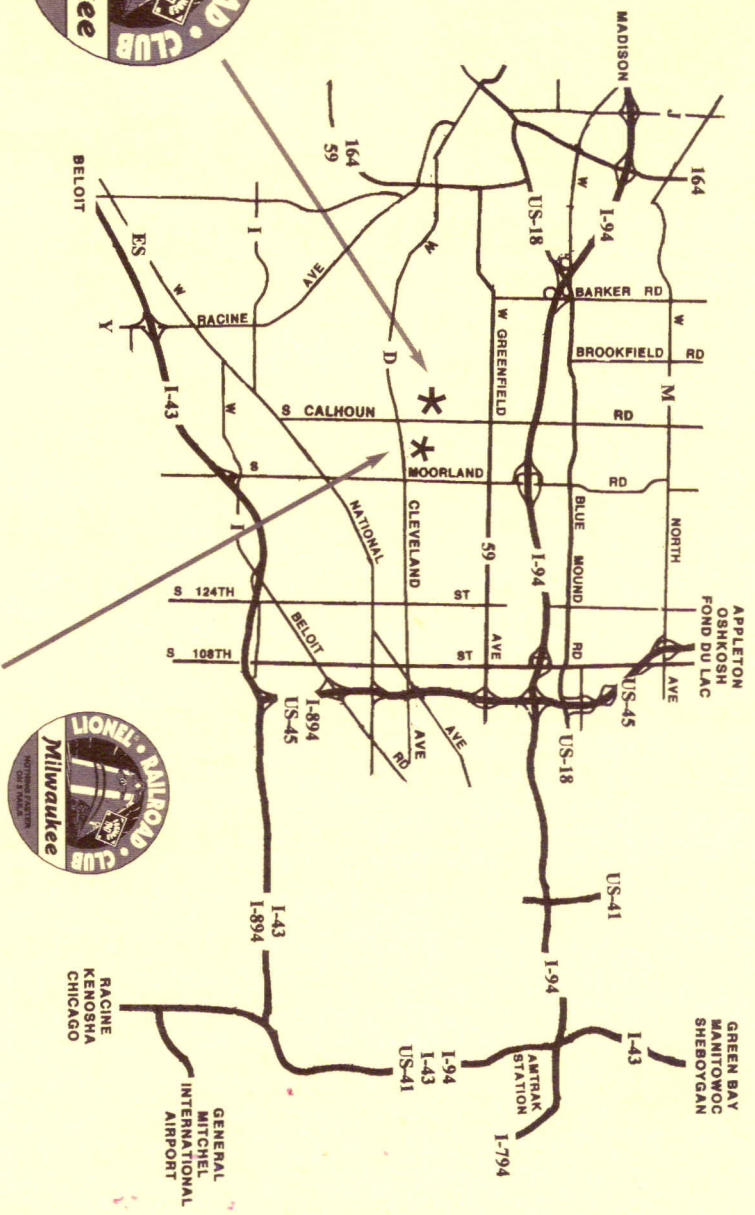

**CLUBHOUSE LOCATION**

**Parkland Plaza**  
 2721 South Calhoun Road  
 New Berlin, Wisconsin

**ALL-GAUGE SWAP MEET**

**New Berlin Entertainment Center**  
 16000 West Cleveland Avenue  
 New Berlin, Wisconsin