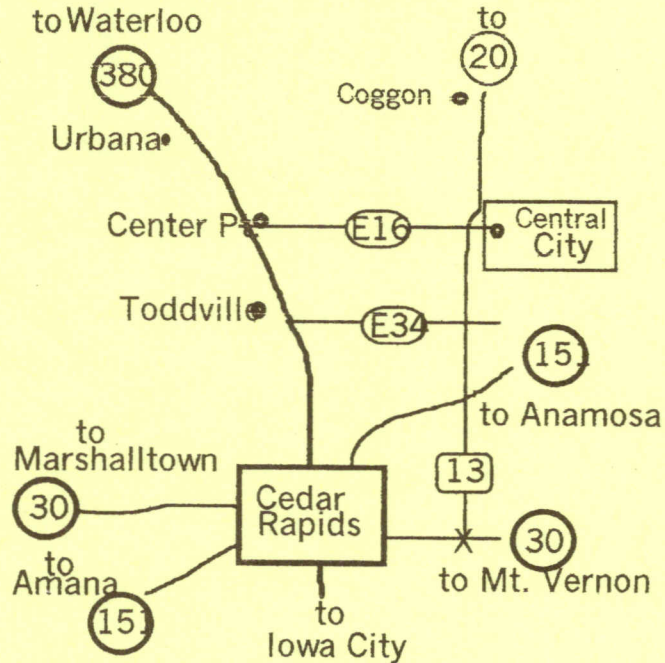

Eastern Iowa

Model Railroaders

TRAIN SHOW & SWAP MEET

EASTERN IOWA MODEL RAILROADERS
ASSOCIATION'S 17th ANNUAL

JANUARY 25, 2009

**CENTRAL CITY HIGH SCHOOL;
CENTRAL CITY, IA.**

(20 miles N. of junction Highways 30 and 13)

Admission \$3.00

**(children 12 and under are
free with an adult.)**

**140+ TABLES -
ALL SCALES
RAILROAD MEMORABILIA
DOOR PRIZES
BUY / SELL / TRADE**

10:00 AM - 4:00 PM

Lunch stand will be open during the event, FAA will be selling breakfast until 10 AM

Set up 6:30 AM

All gauges are welcome!

Table prices: \$19.00 before Dec. 15, 2008
\$25.00 after Dec. 15, 2008

For table reservations
contact:

Donald Earll
201 10 th Ave.
Hiawatha, Ia. 52233
319-393-2691

Name _____