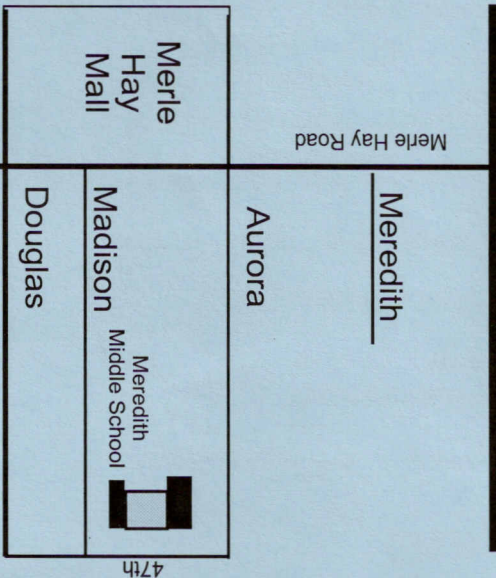

From 80: Exit 131 Merle Hay Road
South 1.5 miles to Maison Ave. At the stop light
by the blue watertower, turn left on Madison;
0.5 miles to 47th St. Turn Left on 47th St.
Parking is behind the school.

Parking: Park in the lot on the North side of the
building between the schools.

Enter through the set of doors in the south
building.

There is **NO SMOKING** anywhere
on the school property!!

E Mail: GMDMCOF@cs.com

Great Midwestern Division Model Railroad Meet Saturday, April 19 2008

Larry Lamb
6410 NE 12th Ave
Pleasant Hill, IA 50327

For More Information Contact

John Averill
14910 92nd Lane
Indianola, IA 50125
1-515-961-3018

Exit 131
Merle Hay Road **I-80**

Address Correction Requested